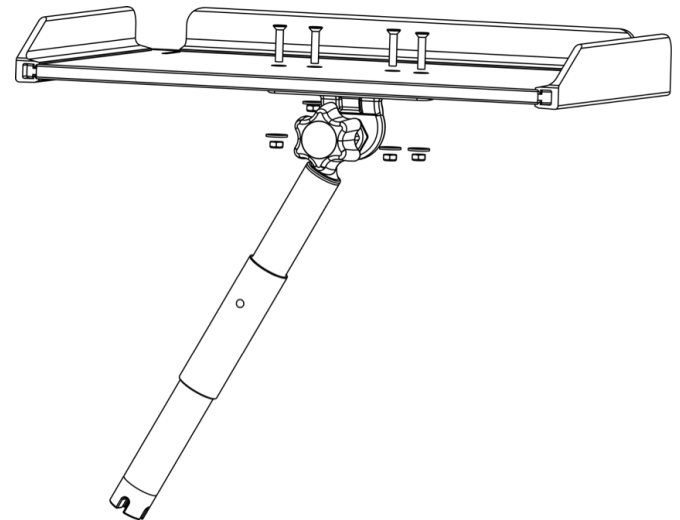

Installation Instructions

Congratulations on your purchase of a TACO Marine Adjustable Gunnel Mount Filet Table!

The Adjustable Gunnel Mount Filet Table is available in 20" and 32" widths. These tables feature a convenient knife and plier holder, and the adjustable tilt allows for desired position on rod holders of 0°, 15° and 30°. Designed openings around the table surface allow for drainage overboard when cleaning fish. The rugged, easy-grip handle adjusts with a single turn and folds flat for convenient storage. To withstand the harsh marine environment, these tables are made of durable, FDA-approved, UV-stabilized, high-density polyethylene.

ASSEMBLY

- 1) The tilt mount comes as an entire assembly. It is attached with four (4) flat, Phillips head screws.
- 2) Pass the supplied bolts through the top of the table base. *(Make sure the adjustable knob faces the front of the table.)*
- 3) Install the supplied washers.
- 4) Install the supplied nuts and finger-tighten them as much as possible.
- 5) Use the adjustable wrench to hold the nuts secure.
- 6) Tighten the screws from the top surface of the table using the Phillips head screwdriver. *(Be careful not to over-tighten and strip the bolt threads.)*

Box Includes

- TABLE TOP ASSEMBLY
- ADJUSTABLE MOUNT ASSEMBLY
- 1.25" FLAT, PHILLIPS HEAD BOLTS
- WASHERS
- NUTS

Required*
***not included**

- ADJUSTABLE WRENCH
- PHILLIPS HEAD SCREW DRIVER

Explore our entire line of Poly Accessories by visiting our Website tacomarine.com.