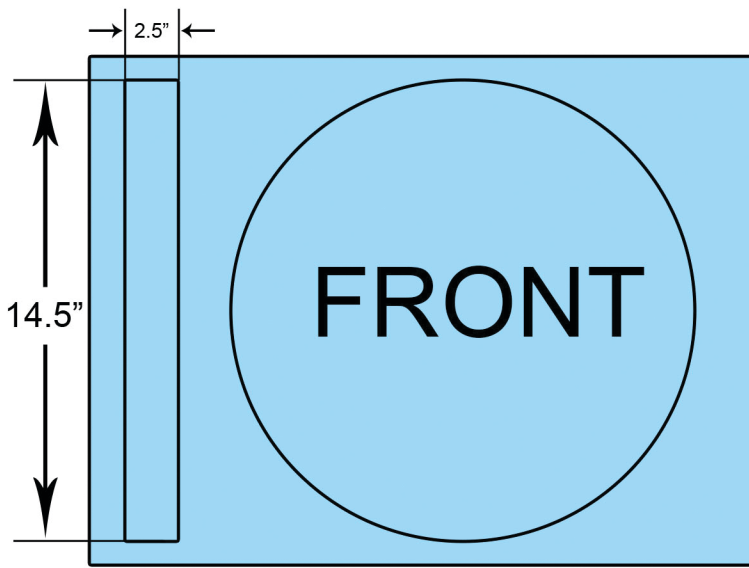

XXX - 15 ENCLOSURE SPECS

14" HOLE CUTOUT

DOUBLE 3/4" BAFFLE