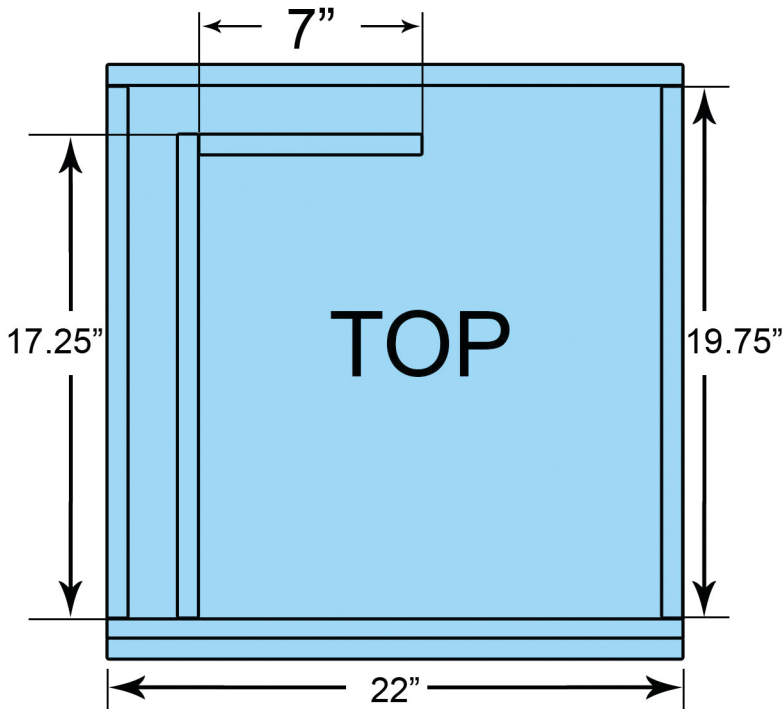

XXX - 15 ENCLOSURE SPECS

14" HOLE CUTOUT

DOUBLE 3/4" BAFFLE