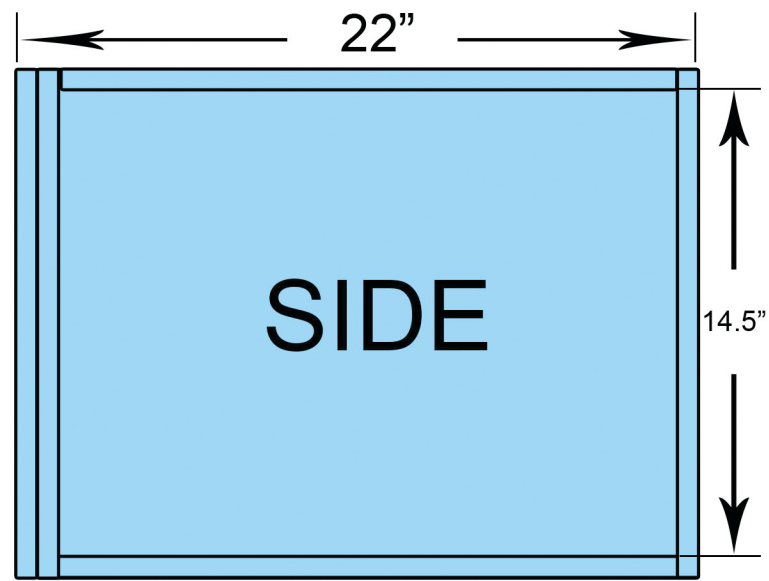

XXX - 15 ENCLOSURE SPECS

14" HOLE CUTOUT

DOUBLE 3/4" BAFFLE